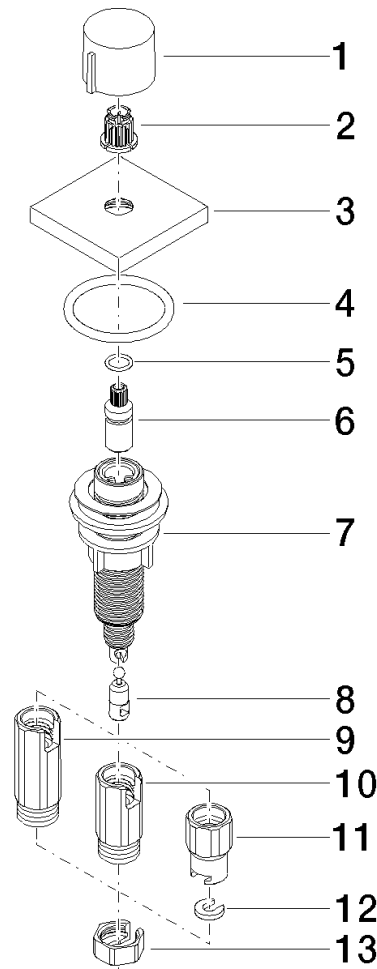

**Strainer waste with control handle - Platinum**

LOT

10 711 970

- control for single basin
- including adapter for Bowden cable

Fits LOT

	Platinum	10 711 970-08
	Chrome	10 711 970-00
	Brushed Platinum	10 711 970-06
	Durabress (23kt Gold)	10 711 970-09
	Dark Chrome	10 711 970-19
	Brushed Durabress (23kt Gold)	10 711 970-28
	Matte Black	10 711 970-33
	Brushed Champagne (22kt Gold)	10 711 970-46
	Champagne (22kt Gold)	10 711 970-47
	Brushed Chrome	10 711 970-93
	Brushed Dark Platinum	10 711 970-99

10 711 970

mm [inches]

**Strainer waste with control handle - Platinum**

LOT

10 711 970

Parts for other finishes can be found here: [Chrome](#)

**Spare parts list**

No.	Item Number	Name	Quantity used	Delivery time
1	09 20 97 030-08	handle	1	40
2	90 12 12 002 00 90	fixing cap	1	2
3	09 27 87 007-08	rosette	1	40
4	90 14 10 043 00 90	seal	1	2
5	09 14 10 042 90	seal	1	2
6	09 29 06 087-08	spindle	1	-
Spare part can no longer be ordered, please order the replacement item				
7	04 30 01 029 00 90	adaptor	1	2
8	09 24 03 175 90	adaptor	1	2
9	09 11 10 073-07	connection	1	30
10	09 11 10 074-07	connection	1	30
11	09 11 10 079-07	connection	1	30
12	09 30 11 087 90	disc	1	2
13	09 23 30 024-07	nut	1	30