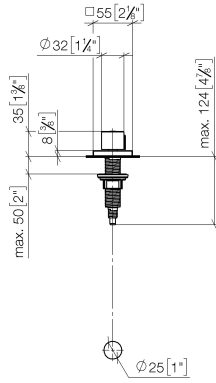

**Strainer waste with control handle - Platinum**

LOT

10 711 970

- control for single basin
- including adapter for Bowden cable

Fits LOT

	Platinum	10 711 970-08
	Chrome	10 711 970-00
	Brushed Platinum	10 711 970-06
	Durabress (23kt Gold)	10 711 970-09
	Dark Chrome	10 711 970-19
	Brushed Durabress (23kt Gold)	10 711 970-28
	Matte Black	10 711 970-33
	Brushed Champagne (22kt Gold)	10 711 970-46
	Champagne (22kt Gold)	10 711 970-47
	Brushed Chrome	10 711 970-93
	Brushed Dark Platinum	10 711 970-99

10 711 970

mm [inches]

**Strainer waste with control handle - Platinum**

LOT

10 711 970

Parts for other finishes can be found here: [Chrome](#)

**Spare parts list**

No.	Item Number	Name	Quantity used	Delivery time
1	09 20 97 030-08	handle	1	40
2	90 12 12 002 00 90	fixing cap	1	2
3	09 27 87 007-08	rosette	1	40
4	90 14 10 043 00 90	seal	1	2
5	09 14 10 042 90	seal	1	2
6	09 29 06 087-08	spindle	1	-
Spare part can no longer be ordered, please order the replacement item				
7	04 30 01 029 00 90	adaptor	1	2
8	09 24 03 175 90	adaptor	1	2
9	09 11 10 073-07	connection	1	30
10	09 11 10 074-07	connection	1	30
11	09 11 10 079-07	connection	1	30
12	09 30 11 087 90	disc	1	2
13	09 23 30 024-07	nut	1	30